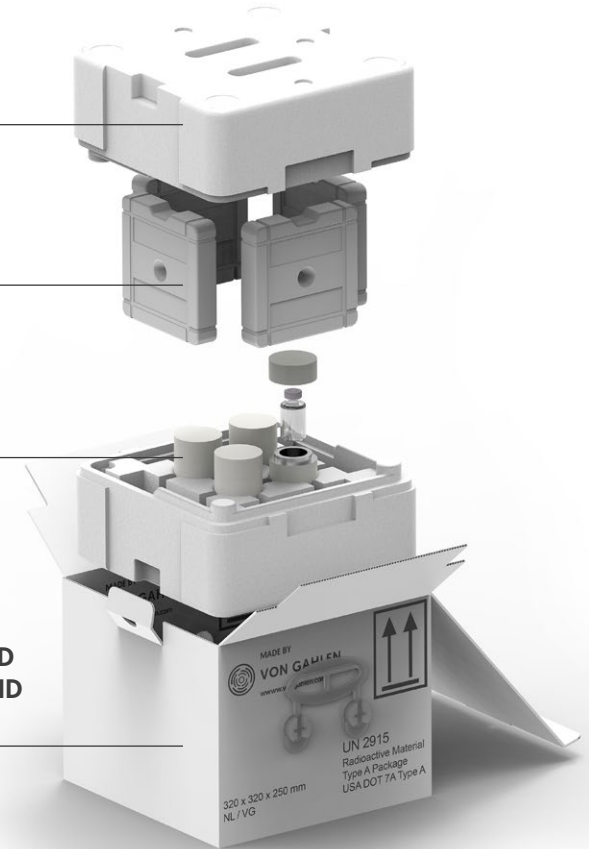

# TYPE A PACKAGE WITH TEMPERATURE CONTROL

The single use package is a complete and flexible solution for temperature controlled shipment of radiopharmaceuticals. It is made out of printable and weather proof corrugated PP board with sealing systems and handles. The special seal prevents unintentional opening of the box. Inside is an EPS foam insert that holds up to 4 lead containers [VG-LP-12]. Inside the lead container the vial rests on a small sponge. The lead containers are individually sealed by special tape and packed in airtight seal bags. The temperature inside the package is controlled by 4 individual cool packs.

## KEY FEATURES

- An outer printable and weather proof packaging with sealing system and handles.
- An EPS foam inserts (two parts) with 4 slots including one cool pack per slot.
- 4 lead containers with sealing [VG-LP-12]. Not included, ordered separately.
- Complies with ADR, ICAO Class 7, IAEA Safety Standards Series No. SSR-6 and IAEA Regulations for the Safe Transport of Radioactive Material.
- Complete and flexible solution for temperature controlled shipment of radiopharmaceuticals like Lu-177 labeled fluids.
- Single use type a package.
- Validated for several temperature profiles.

**EPS FOAM INSERT**

**FOUR INDIVIDUAL COOL PACKS**

**UP TO 4 LEAD CONTAINERS**

**CORRUGATED PP BOARD BOX WITH HANDLES AND SPECIAL SEALING**

**YOUR GUARANTEE FOR QUALITY. FOR SURE.**

**VON GAHLEN**  
FOR SURE

### TECHNICAL DATA

- Corrugated PP board box:
  - Outside dimensions: 320\*320\*250 mm [W\*D\*H]
  - Inner dimensions: 305\*305\*230 mm [W\*D\*H]
  - 'Automatic bottom'
  - Pinch holes in lid for fast seal
- Foam insert:
  - EPS foam 40gr/liter
  - Two parts; top and bottom
  - Four slots for cool packs
  - Slots for maximum four lead containers [VG-LP-12]
- Cool packs:
  - 600 gram water-based PCM
  - Dimensions: 150\*150\*30 mm [W\*D\*H]. Code PC 1515